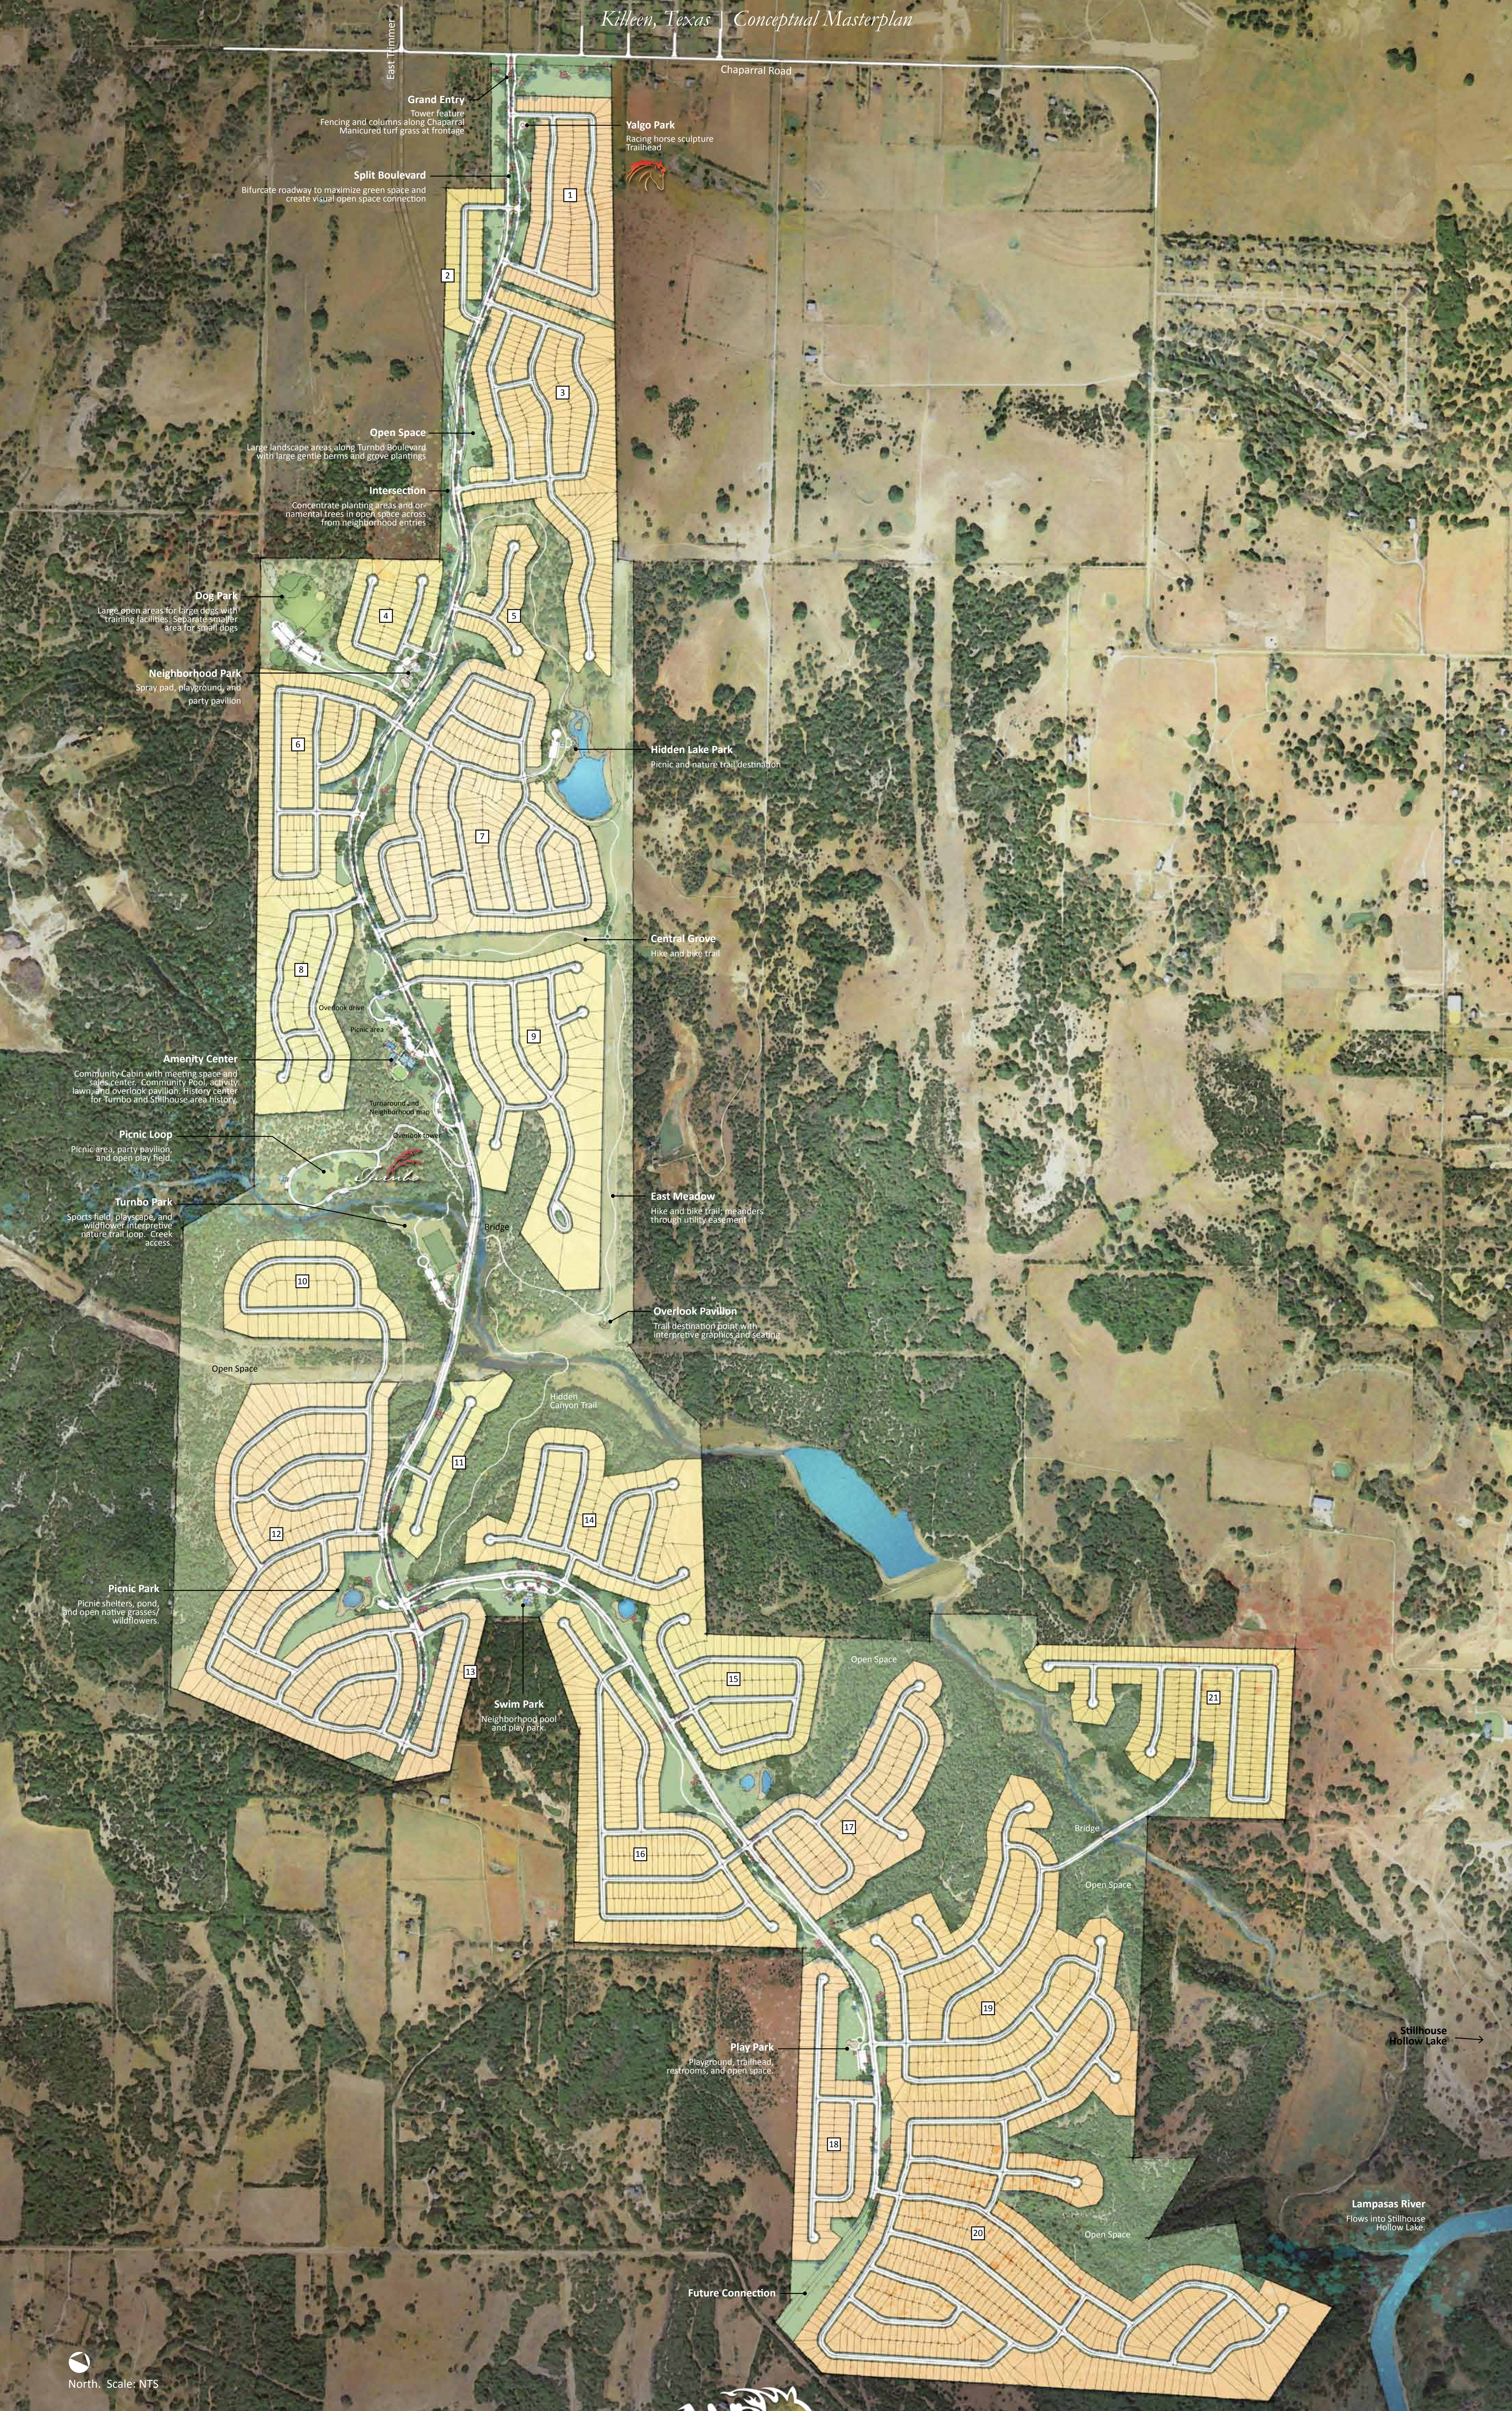

TR TURNBO RANCH

Killeen, Texas | Conceptual Masterplan

North. Scale: NTS

Moon Design

This plan is conceptual and subject to change. For more information visit TurnboRanch.com

June 21, 2013
Plan ver. 6-2